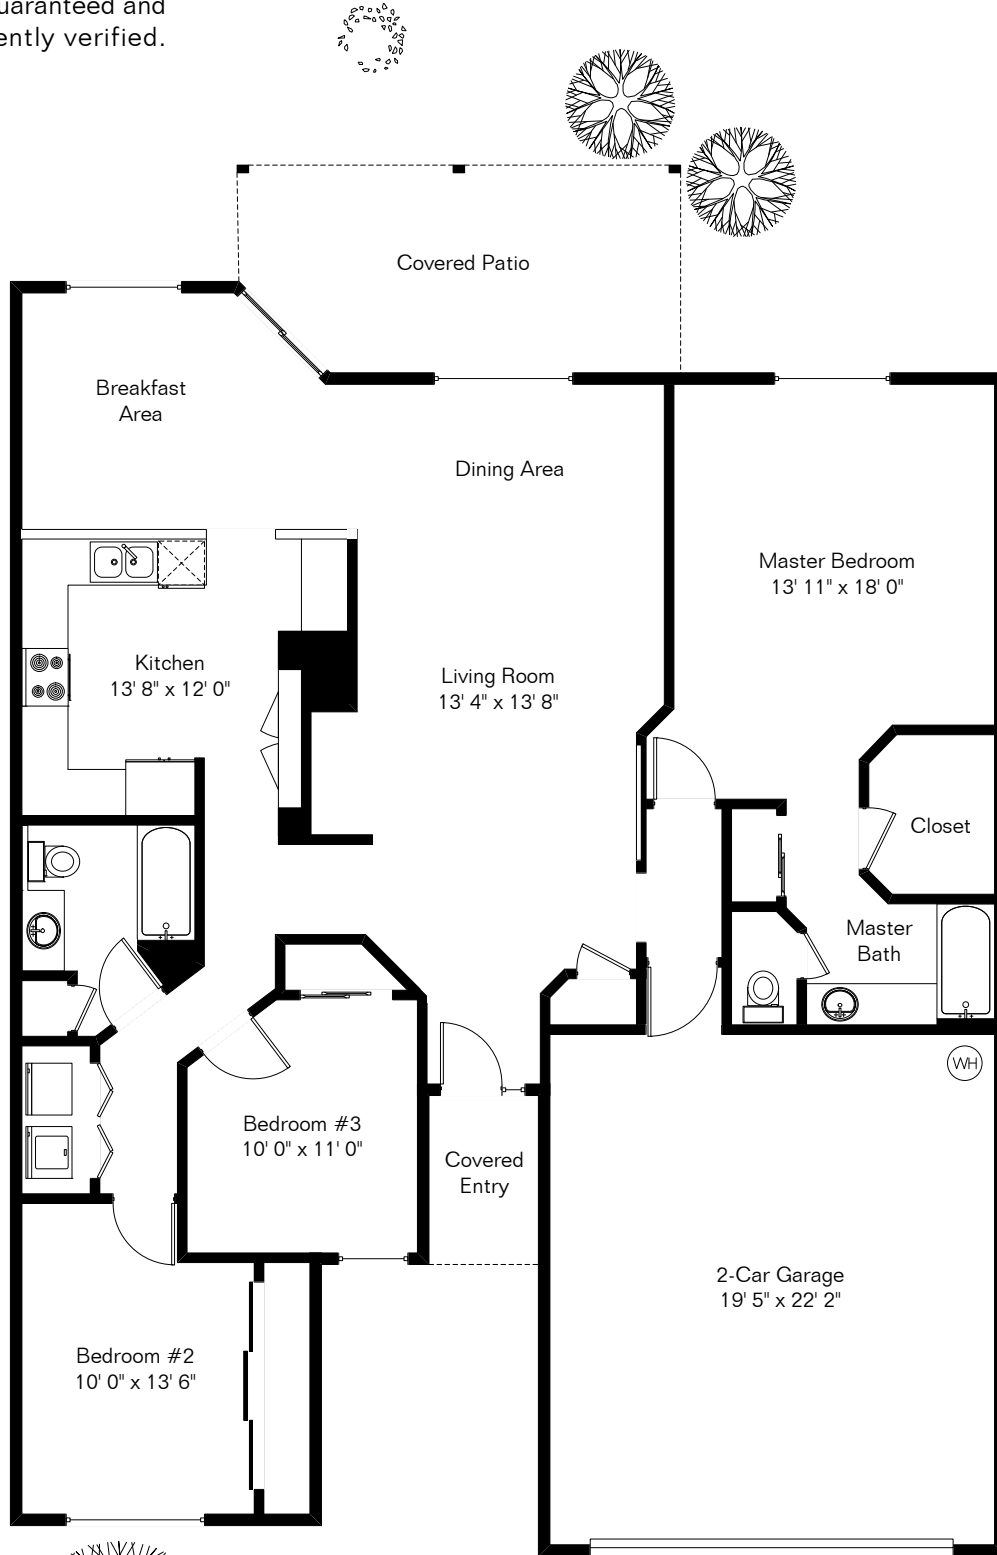

The square footages and room size information are deemed to be reliable but are not guaranteed and should be independently verified.

572 E Wine Plum Dr

Living Area 1,627 Sq Ft
Garage 468 Sq Ft

Site Visit February 2019

Copyright 2019 Floor Plans First! LLC
All Rights Reserved.

www.FloorPlansFirst.com

Toll Free (877) 887-1500
Voice (520) 881-1500
Fax (520) 791-7701

Floor Plans First!
See the Floor Plan First!